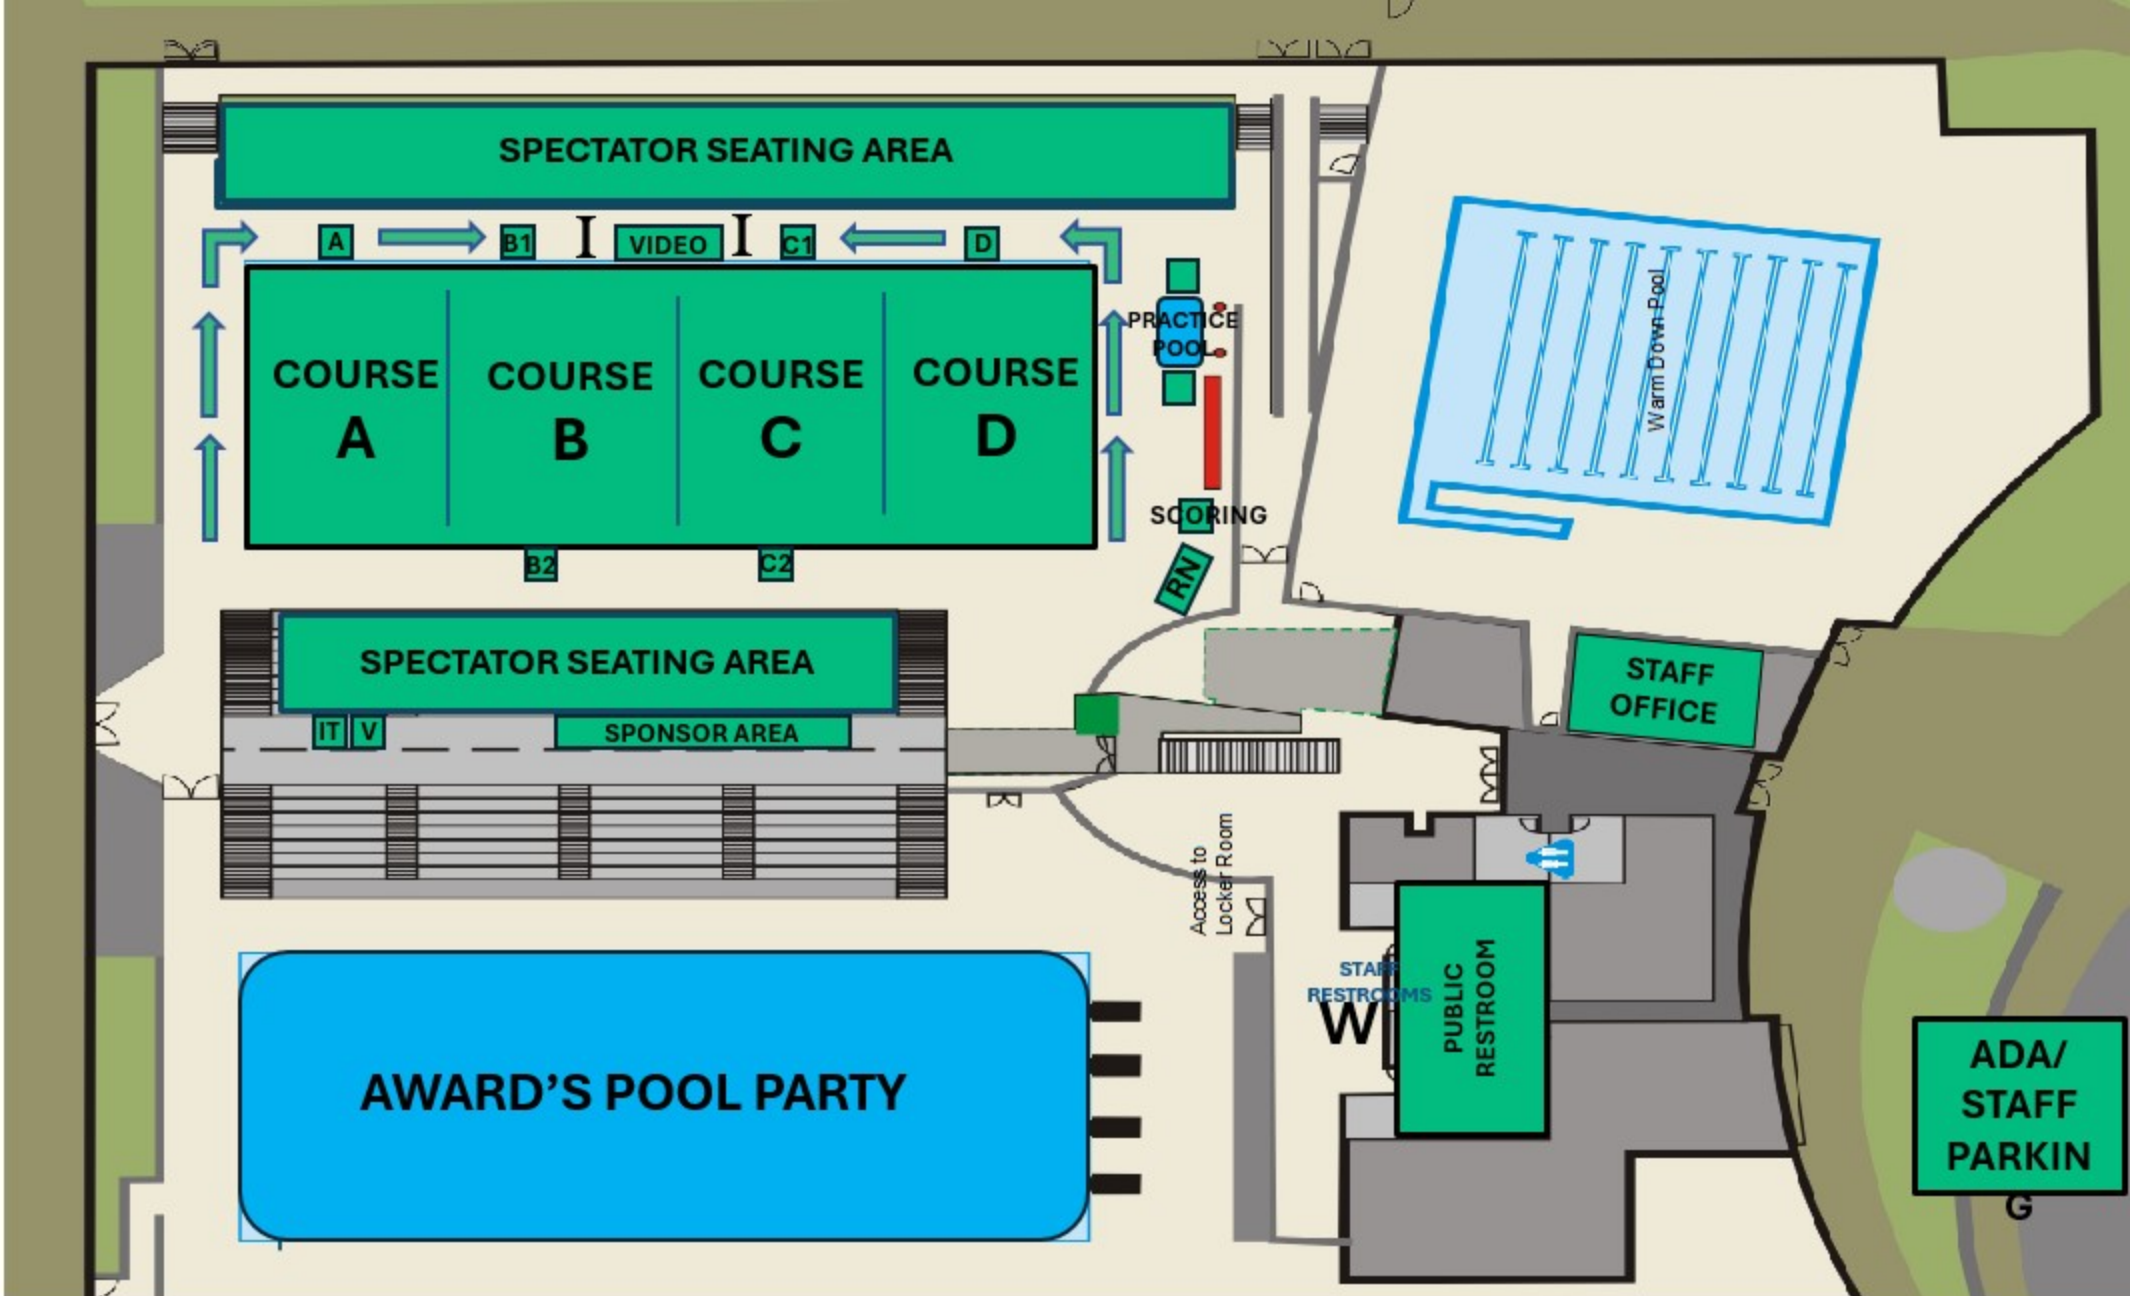

RoboSub 2026 – Woollett Aquatics Center

Overview Site Map

- 1 - Competition Pool / Award's Ceremony Bleachers
- 2 - Team Village
- 3 – Presentation #1
- 4 – Presentation #2
- 5 - Vehicle Assessments
- 6 – Pool Party
- 7 - Staff Office
- 8 - Team Parking
- 9 - Staff/ADA Parking
- 10 – Bathrooms/Water
- 11 – Team Lounge

RoboSub 2026 – Woollett Aquatics Center

OVERVIEW

CONSTRUCTION
AREA

POOL DECK LAYOUT