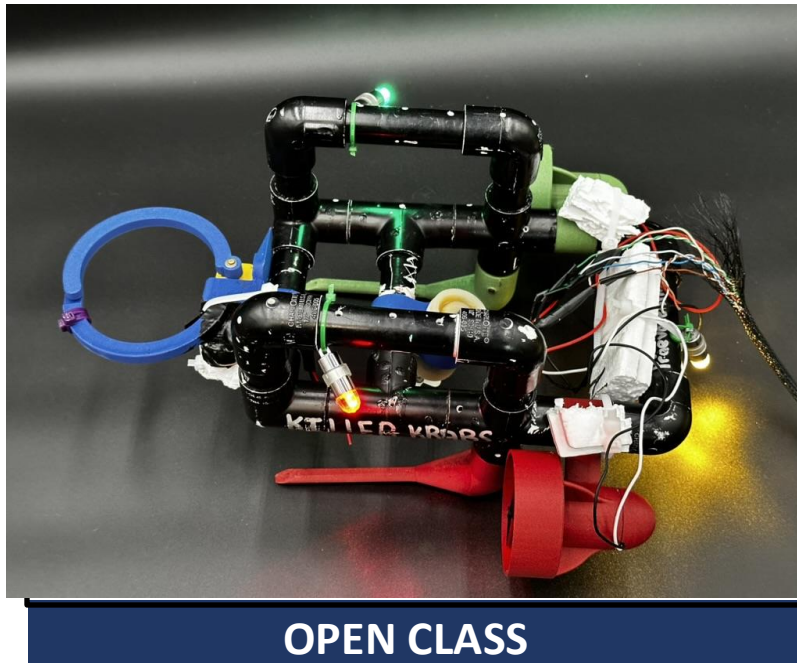

Killer Krabs

Patriot High School, Nokesville, Virginia, United States of America

- 3 Years participating in SeaPerch
- 3 Times at the International SeaPerch Challenge

Our SeaPerch is unique because: (100 words MAX)

- ❑ **Polarizing Frame:** The Frame is coated in black to contrast the lighter pool background and provide extra visibility when picking up pieces
- ❑ **Navigation Lights:** LEDs were added in Red, Green, and White to match Portside, Starboard, and Stern for improved visibility from afar.
- ❑ **Adjustable Motor Mounts:** The motor mounts can rotate and lock in position with set screws to adjust driving characteristics.
- ❑ **PWM Claw:** The motorized claw is hooked to a low pulse-width modulator allowing the driver to control its speed for precise handling
- ❑ **Styrofoam Floatation:** Styrofoam has zero water retention and is adjustable making it perfect fit buoyancy.

SeaPerch Design Overview: (100 words MAX)

The team's sleek black ROV is a speedy, but stable, rectangular design with cubical elements constructed from PVC pipe. It consists of custom 3D printed rotatable underhooks, motor mounts, propellers, and a motorized claw. While the propellers were manufactured using resin for higher layer accuracy, the other components were manufactured with PLA-CF filament due to its increased strength (as opposed to typical PLA). To help with visibility, the team's ROV has LED navigation lights matching the colors of a real boat. Lastly, Styrofoam was used for buoyancy; this material was effective due to its non-absorbance properties and adjustability.

Our biggest takeaway this season is: (100 words MAX)

Enjoy the Process: Throughout the season, the team was hard at work, scrambling to find solutions and fix last minute emergencies. However, all this worry and panic caused them to overlook the incredible amount of progress they had made and how far they had come. They hadn't realized it then, but now they look back on those moments as struggles overcome and as fulfilling stories to be proud of. With this, the team's mentality when facing challenges is not one of fear, but of excitement to weather the storm and persevere.