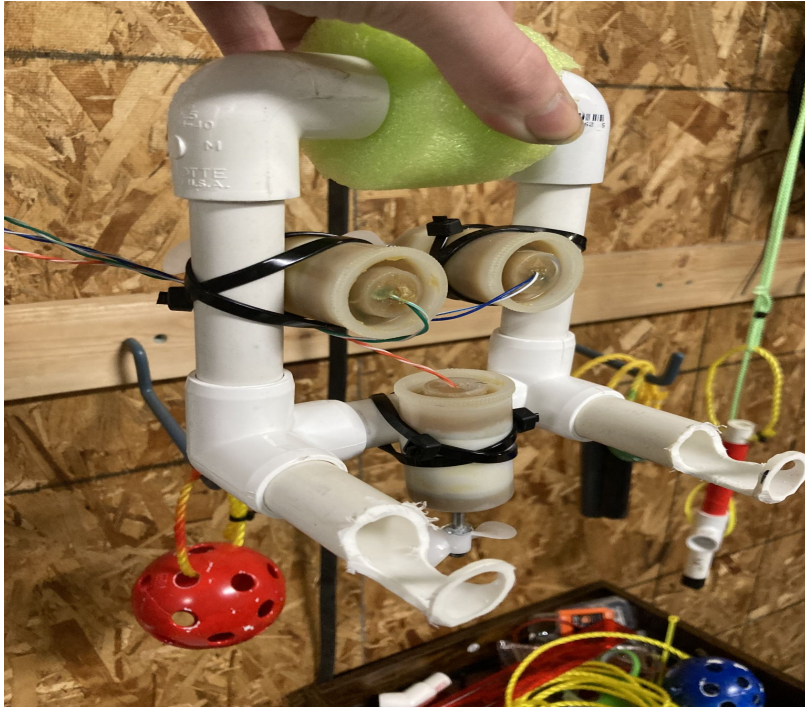

Team Drop Off - Meet the Team

By Grant Kutzley, Grady Whelen, and Jaxon Phillip.

1. 1 Years participating in SeaPerch
2. 0 Times at the International SeaPerch

Challenge
Our SeaPerch is unique because: (100 words MAX)

Our Seaperch is unique because of its five points of design.

1. Backer Rod floatation allowing easy buoyancy.
2. Shaved PVC hooks making picking up things easy.
3. Ultralight by using smaller PVC.
4. Top stabilizing floaties making Y-axis movement easy.
5. The ROV is built in two parts for easy repair.

SeaPerch Design Overview: (100 words MAX)

Our ROV design minimizes drag and is lightweight to take full advantage of the thrust from the three props. We also included PVC hooks to make it easier to move Mission course items.

Our biggest takeaway this season is: (100 words MAX)

Our biggest takeaway from this season is that everyone has their own strengths and weaknesses. If you want to succeed you need to divide the work up so that each person can maximize their abilities.