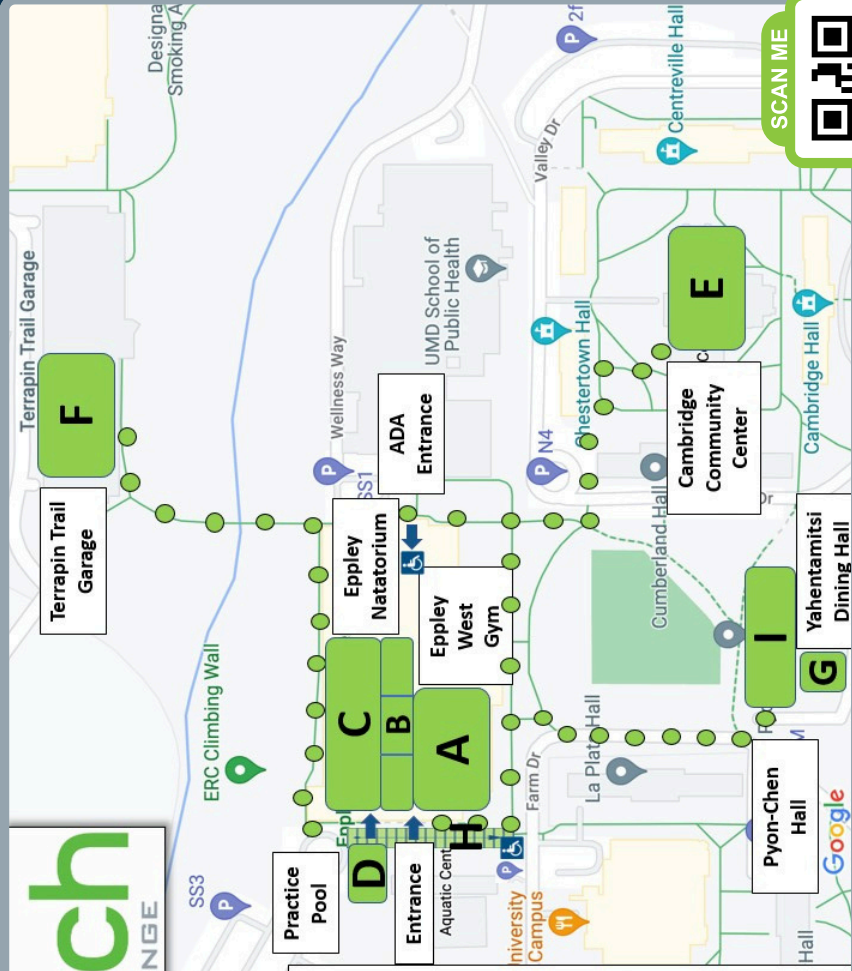

**Volunteer Parking –
Permit ONLY**

Oakland Hall

KEY

- A. CHECK-IN / TEAM VILLAGE – Eppley West Gym**
(Upper Level)
- B. SPECTATOR SEATING**
- C. COMPETITION/TRIAGE – Eppley Natatorium**
Pool Deck *(Lower Level)*
- D. PRACTICE POOL**
- E. TEAM PRESENTATIONS – Cambridge**
Community Center (Rooms: 1100, 1111, 1205)
- F. ATTENDEE PARKING – Terrapin Trail Garage**
- G. DINING – Yahentamitsi Dining Hall**
- H. STAIRS – Eppley Recreation Center**
- I. DORM – Pyon-Chen Hall**
- J. Volunteer Parking – Lot 2A – PERMIT ONLY**

SCAN ME

UMD CAMPUS MAP

For a digital map and additional resources scan the QR code!

EPPLEY NATATORIUM MAP

TEAM VILLAGE MAP