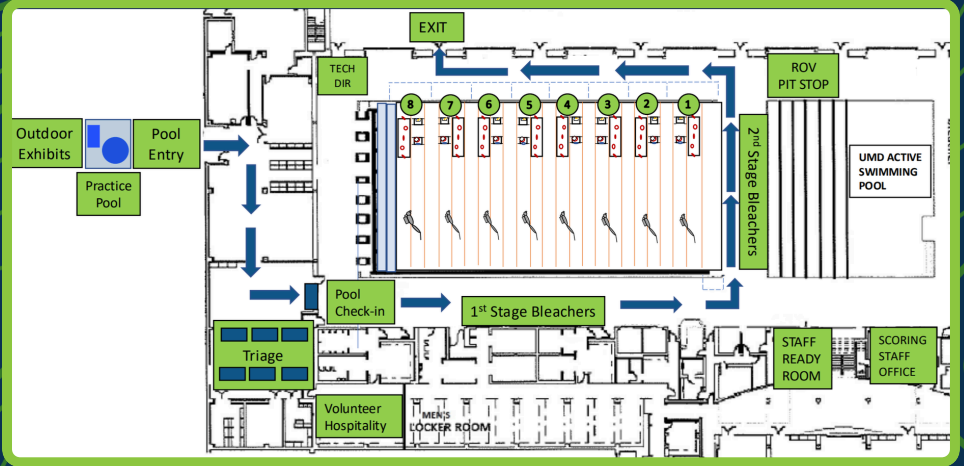

**Volunteer Parking –
Permit ONLY**

Oakland Hall

KEY

- A. CHECK-IN / TEAM VILLAGE – Eppley West Gym**
(Upper Level)
- B. SPECTATOR SEATING**
- C. COMPETITION/TRIAGE – Eppley Natatorium**
Pool Deck *(Lower Level)*
- D. PRACTICE POOL**
- E. TEAM PRESENTATIONS – Cambridge**
Community Center (Rooms: 1100, 1111, 1205)
- F. ATTENDEE PARKING – Terrapin Trail Garage**
- G. DINING – Yahentamitsi Dining Hall**
- H. STAIRS – Eppley Recreation Center**
- I. DORM – Pyon-Chen Hall**
- J. Volunteer Parking – Lot 2A – PERMIT ONLY**

SCAN ME

UMD CAMPUS MAP

For a digital map and additional resources scan the QR code!

EPPLEY NATATORIUM MAP

TEAM VILLAGE MAP